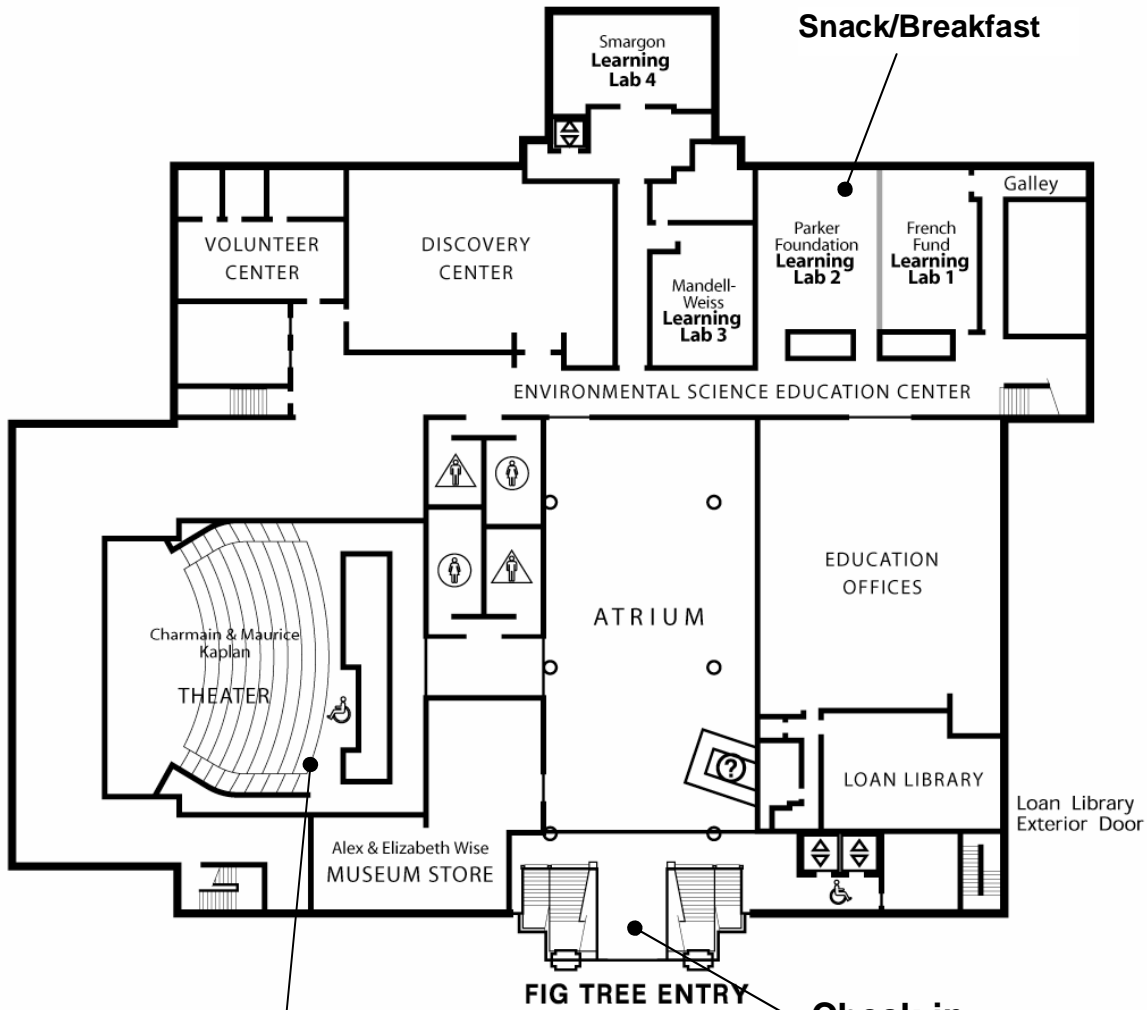

EDUCATION MAP

1st FLOOR

Detailed activity schedule will be handed out during check-in.

EVENING SCHEDULE

5:30 – 6:00 Troop Check-in at Museum's North (fig tree).
6:00 – 6:15 Introduction by Museum staff in theater
10:30 Lights out

MORNING SCHEDULE

6:00 Rise and shine!
6:00 – 7:30 Breakfast in Learning Lab #1 & #2
8:00 Museum staff prepares for public opening.

Parking

Park in the lot directly East of the Museum. Place parking permit on dashboard.

Welcome Greeting

Check-in Entrance

SAN DIEGO NATURAL HISTORY MUSEUM
 1788 El Prado, San Diego, CA 92101